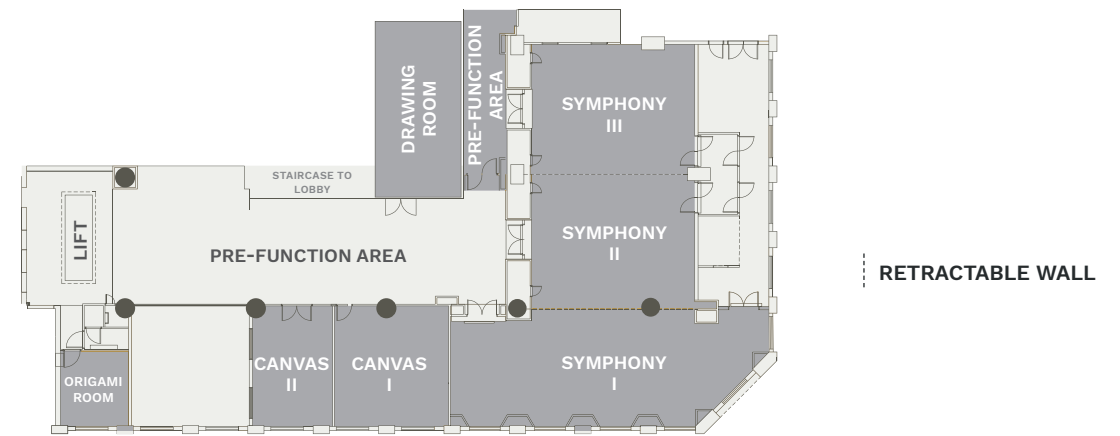

## MEETING SPACES

- 7 Meeting/Banquet Rooms**
- Symphony I Canvas II
  - Symphony II Drawing Room
  - Symphony III Origami Room
  - Canvas I

## FLOOR PLAN

## GUEST CAPACITY

Location	Description	Dimension	Area	Height	Banquet	Boardroom	Classroom (2pax / 3pax)	Cluster	Standing Cocktail	Theatre	U-Shape
Level 2	Symphony	-	290sqm (3,121sqft)	3.3m (10.8ft)	240	-	88/132	75	300	250	-
Level 2	Symphony II & III	10.4m x 15.9m (34.1ft x 52.2ft)	160sqm (1,722sqft)	3.3m (10.8ft)	110	34	64/96	55	200	150	34
Level 2	Symphony I	18.4m x 7.2m (60.4ft x 23.6ft)	130sqm (1,399sqft)	3.3m (10.8ft)	60	28	42/63	40	120	80	28
Level 2	Symphony II	10.4m x 8.1m (34.1ft x 26.6ft)	80sqm (861sqft)	3.3m (10.8ft)	50	20	24/36	30	100	60	20
Level 2	Symphony III	10.4m x 7.8m (34.1ft x 25.6ft)	80sqm (861sqft)	3.3m (10.8ft)	50	20	24/36	30	100	60	20
Level 2	Pre-Function Area	-	110sqm (1,184sqft)	-	-	-	-	-	180	-	-
Level 2	Drawing Room	9.85m x 4.17m (32.3ft x 13.7ft)	41sqm (436sqft)	2.75m (9ft)	-	16	21	10	-	30	15
Level 2	Canvas I	7.17m x 5.8m (23.5ft x 19ft)	42sqm (448sqft)	3m (9.8ft)	-	14	24	15	-	30	15
Level 2	Canvas II	7.17m x 4.85m (23.5ft x 15.9ft)	36sqm (329sqft)	3m (9.8ft)	-	14	18	10	-	30	15
Level 2	Origami Room	4.95m x 4.1m (16.2ft x 13.5ft)	21sqm (218sqft)	2.98m (9.8ft)	-	10	-	-	-	-	-